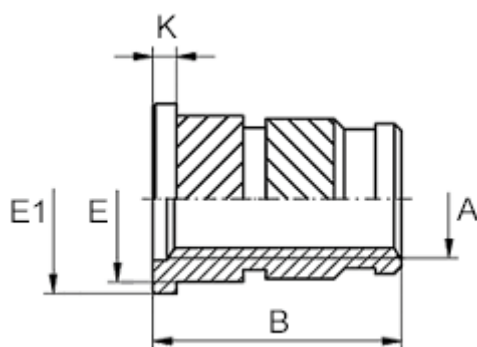

Data Sheet

Article number: 12862000040800
Description: KLEE-coil 862 000 040.800
M4 Brass

Measures

Female thread A	= M4
Flange diameter E1	= 7.2
Flange height	= 0.8
Length B	= 9.0
Min distance to edge	= 2.5
Outer diameter E	= 6.3
Recommended bore diameter W +0.1	= 5.6